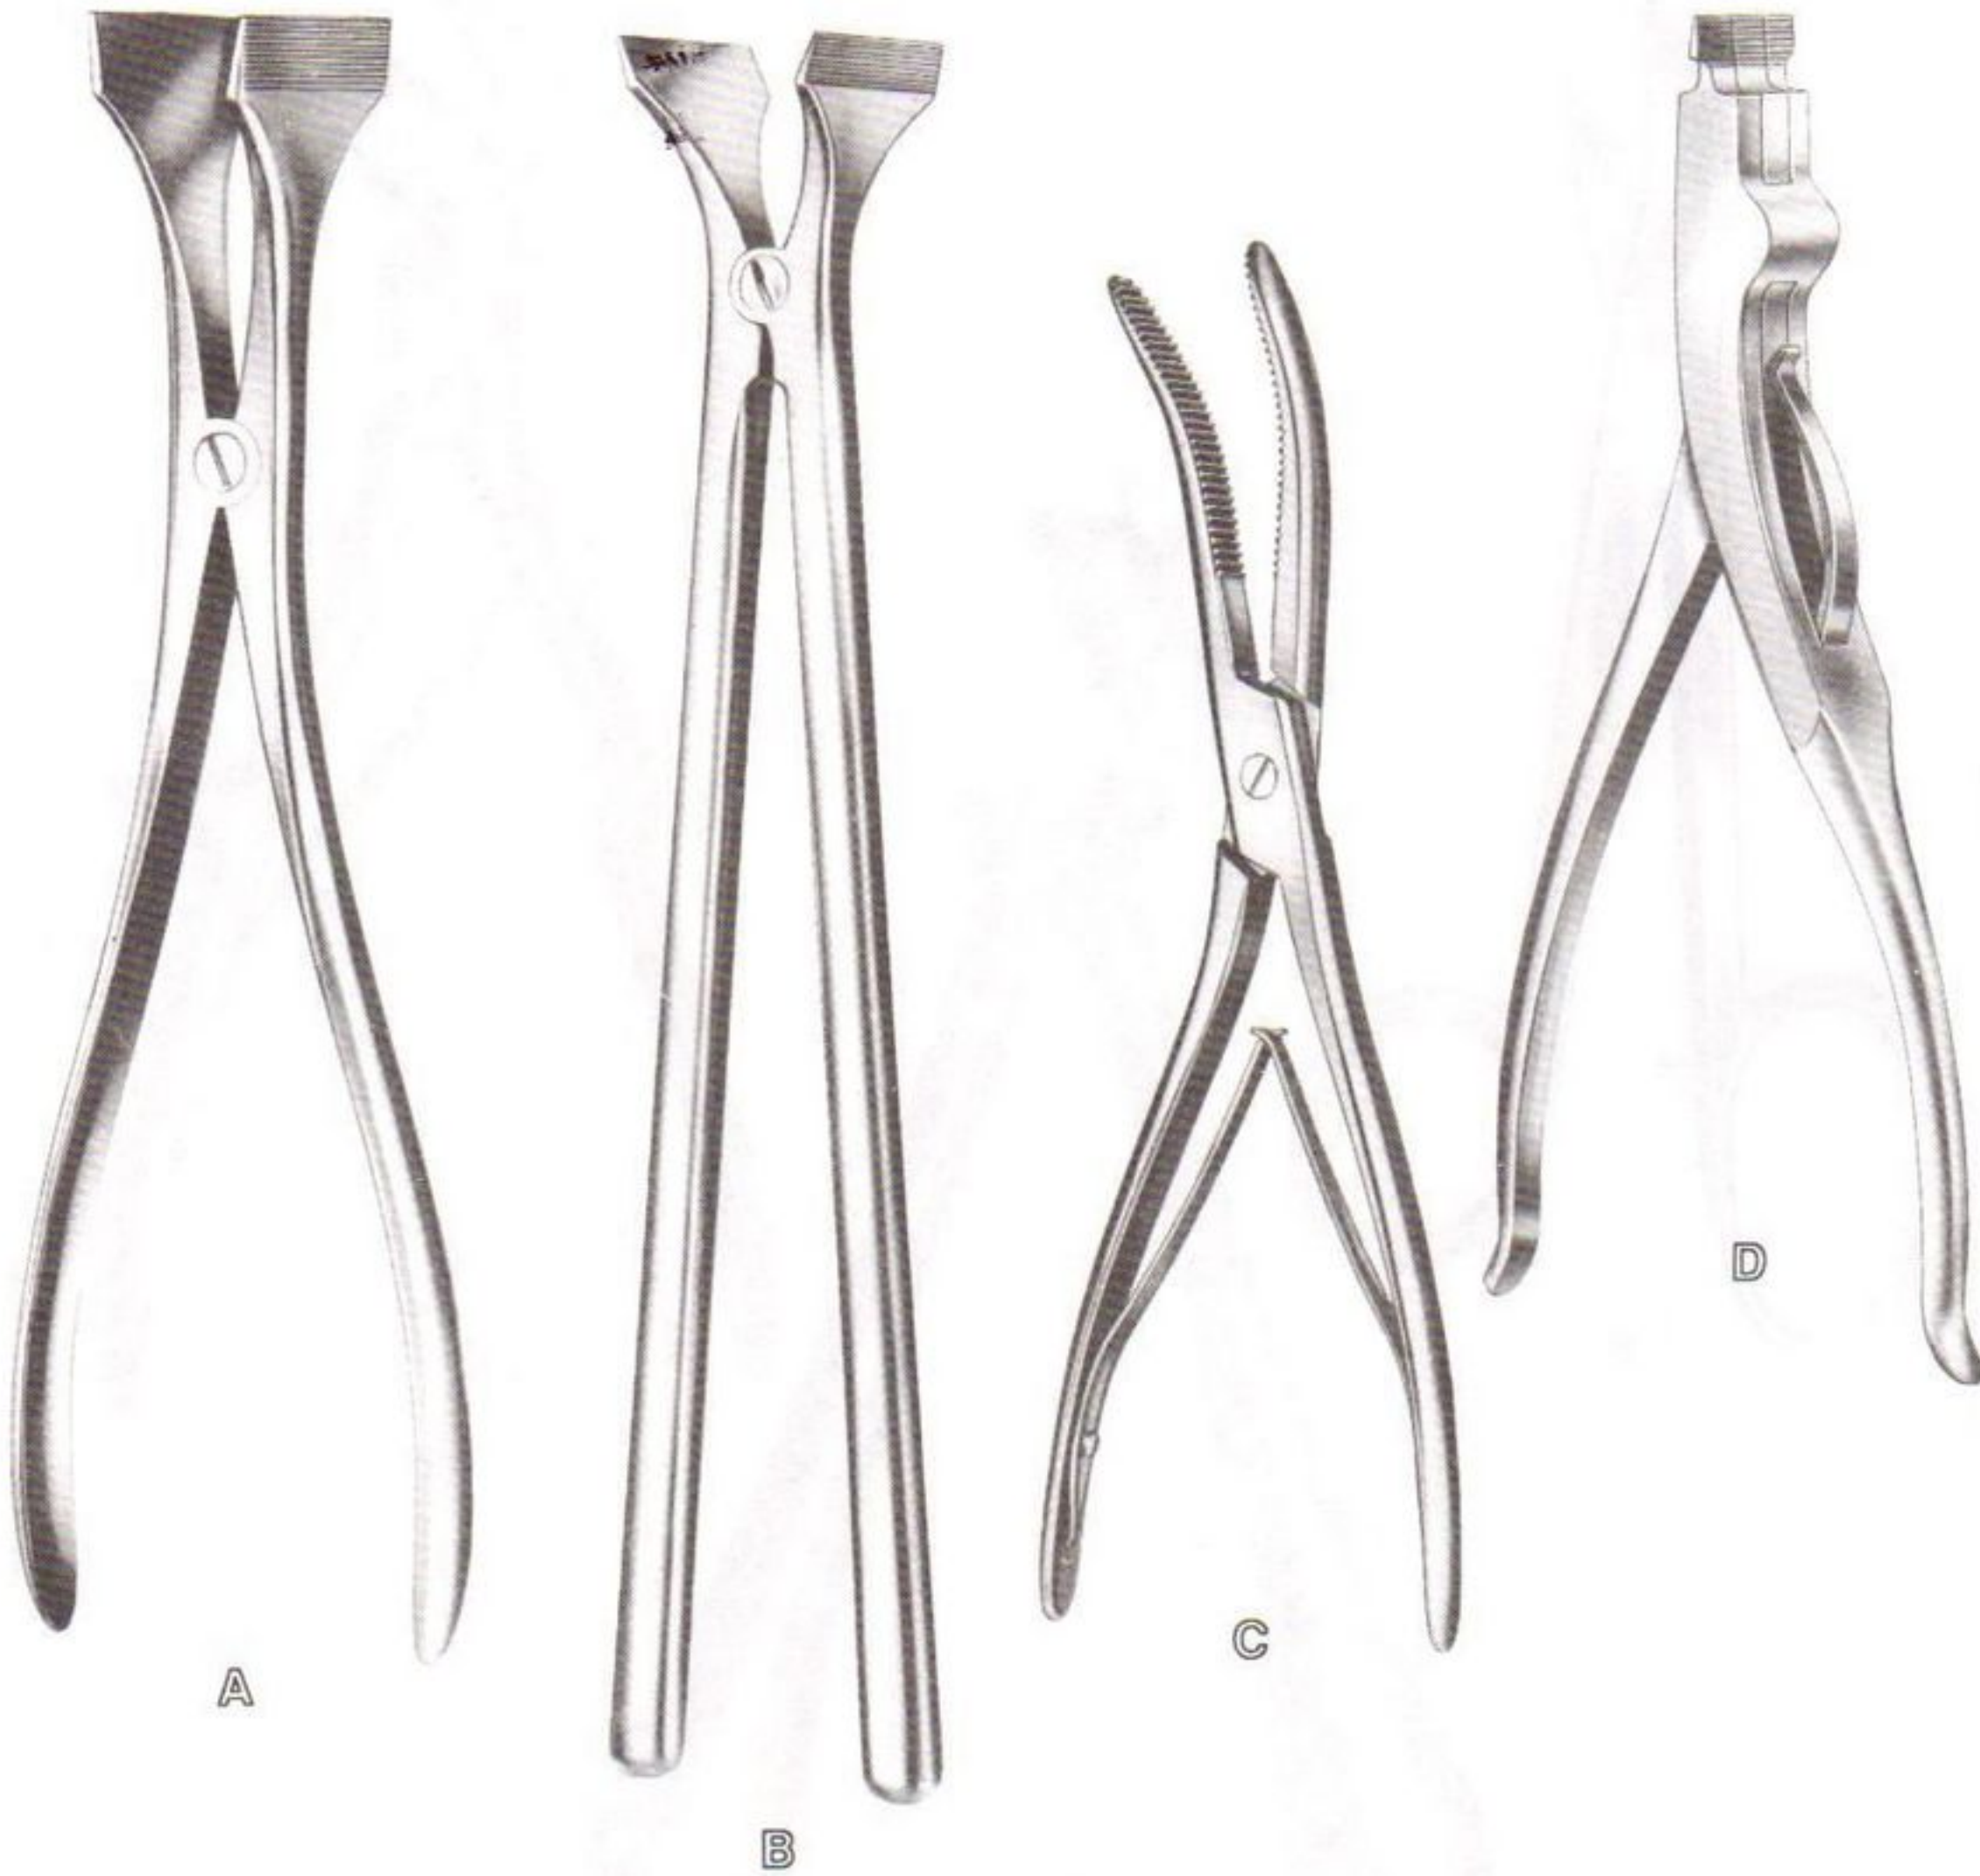

A

A

B

C

D

PLASTER CAST INSTRUMENTS

- A 182-004 Utility Shears, Coated Handles, 5-1/2"
- 182-006 Utility Shears, Coated Handles, 7-1/2" (Assorted Colors)
- B 182-055 U.S.A. Pattern Gauze Shears, 8"
- 182-105 Plaster Shears, Scalloped Blade, 9-1/4"
- C 182-154 First Aid Shears, Heavy Duty Serrated Blades, 8-1/4"
- D 182-204 Esmarch Plaster Shears, 8"

PLASTER CAST INSTRUMENTS

- A 182-253 Bruns Plaster Shears, Serrated, 9 ½"
- B 182-303 Stille Plaster Shears, For One Hand, 9"
- C 182-452 Stille Plaster Shears, Serrated, For Two Hands, 15"

PLASTER CAST INSTRUMENTS

- A 182-352 Hennig Plaster Spreader, 11", Blades 2" Wide
- B 182-354 Beeson Cast Spreader, 12", Blades 2" Wide
- C 182-402 Wolfe-Boehler Cast Breaker, 10"
- D 182-405 3-Prong Cast Spreader, 9" with Spring Action for One-Handed Operation